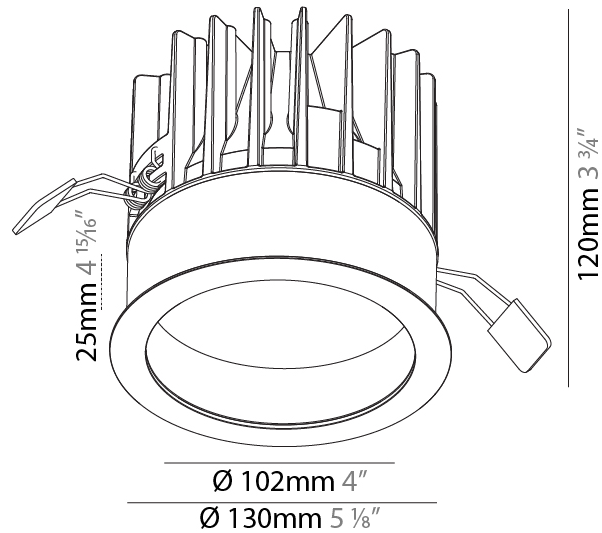

GENERAL

Series: Oiko
Subseries: Oiko Comfort
Brand: Prolight
Division: Architectural
Mounting Type: Recessed
Mounting Location: Ceiling
Subcategory: Downlight

PHYSICAL

Shape: Round
Diameter (mm): 130
Diameter (in): 5 1/8
Height (mm): 120
Height (in): 4 3/4
Ceiling Thickness (mm): 10 / 12.5 / 15
Ceiling Thickness (in): 3/8 or 1/2 or 9/16
Min. Recessing Depth (mm): 130
Min. Recessing Depth (in): 5 1/8
Light Distribution: Downlight
Weight (kg): 0.82
Weight (lbs): 1.81
Fixture Finish: SSR / BKV / CWI / CRY / HAB / UFT / ITA / RUA / FTG / MYG / LOD / PUS / FRO / FUP / KIA / POP / BLS / SPG / MEY / GOH / GUM / CHC / COM / ABZ / JAG / OBR / MOS / ROR
Fixture Material: Aluminum Die Cast
Cut-out Measurements: D. - 130mm / 5 1/8"

ELECTRICAL

Lamp Type: LED (Zhaga Standard)
Input Wattage (W): 28.6
Total Output Wattage (W): 26
Dimming: Tri-Mode (Non-Dimming and Phase Dimming (120Vac only) and 0-10V Dimming)
Driver Included: No
Driver Location: Recessed Housing
Driver Type: Constant Current - Universal
Housing: See components
Input Voltage (V): 120 - 277
Constant Current (MA): 700

LED

Number of LEDs: 1
Color Temperature (°K): 2700 / 3000 / 3500 / 4000
Max. Delivered Lumen (lm): 2282 / 2340 / 2436 / 2486
Nominal Lumen (lm): 3210 / 3290 / 34459 / 3530
CRI: >90 CRI
Lamp Life (hrs): 50000

OPTICAL

Reflector°: 12 / 24 / 40

RATINGS AND CERTIFICATIONS

Certified By: Certified for North American Standards
IP rating: IP20